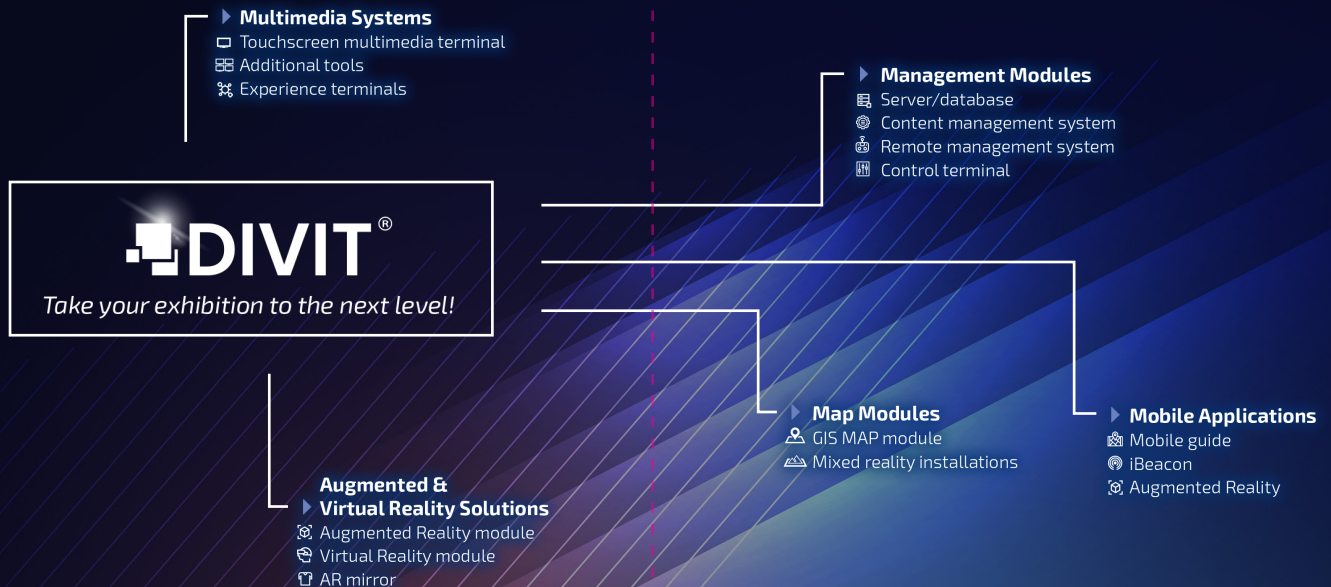

Our **Extended Reality visualization solutions** make the discovery of digital collections, museum exhibitions, archive documents and maps a thrilling adventure. With the possibilities of Virtual Reality, Augmented Reality and GIS **we open new dimensions in content presentation.**

Take your exhibition to the next level with **spectacular interactive content** brought to the users by terminals, mobile applications, VR glasses or mixed reality installations.

Expand your content universe with new ways to tell the story in 3D.

Create and immersive experience with AR and VR and add multimedia content (text, picture, map, video, audio) to any object to give your visitors more knowledge and excitement.

THE EXCITEMENT OF DISCOVERY.

DIVIT is a highly scalable and flexible system, which gives you total control over the hardware and the content.

You can add new elements like touchscreens, projectors, iBeacon and many more to your exhibition with ease and upload or change new content related to the exhibition.

You do not even need a local server, content can be stored and managed on a remote or a cloud server.